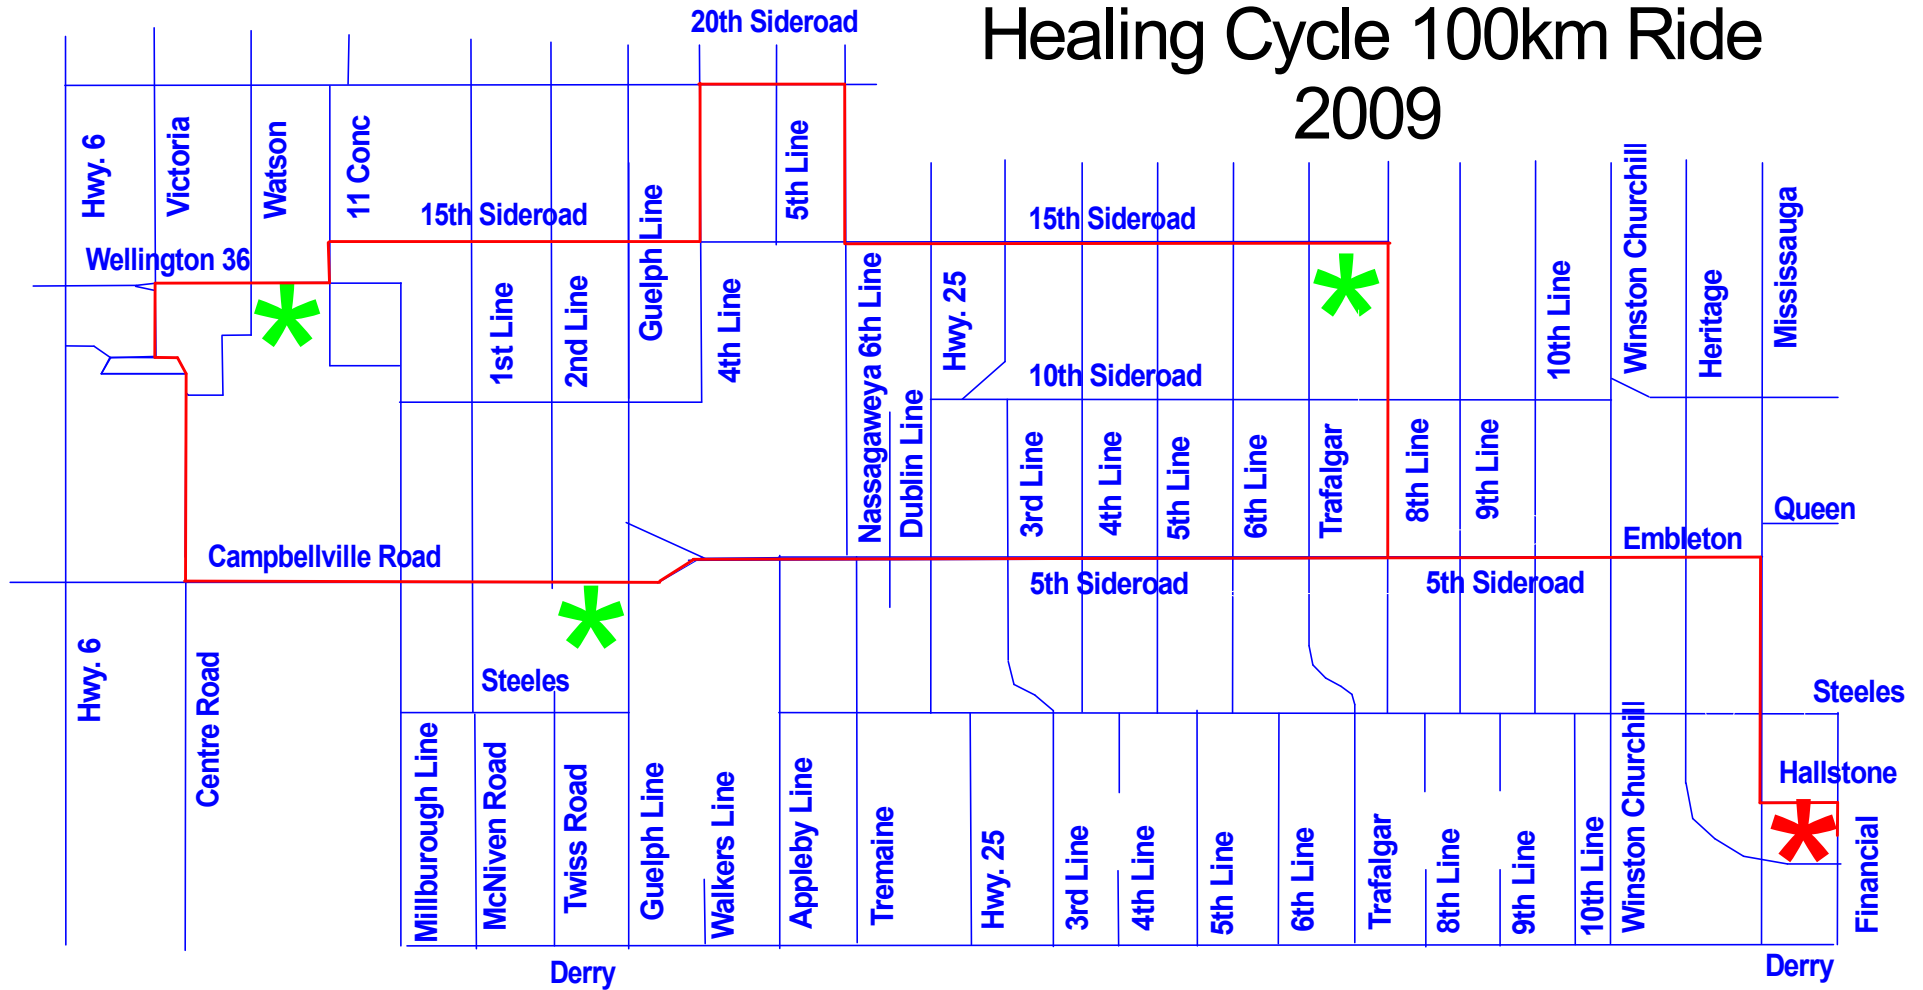

Healing Cycle 100km Ride 2009

GSK start, Left onto Financial Dr., Left onto Hallstone Rd., Right onto Mississauga Rd., Left onto Embleton Rd. (5th Sideroad), Left onto Campbellville Rd., Rest Stop #1, Right onto Centre Rd. (Flamborough-Puslinch Townline), Right onto Victoria Rd., Right onto Wellington Rd. 36, Rest Stop #2, Left following Wellington Rd. 36, Right onto 15th Sideroad, Left onto Nassagaweya 4th Line, Right onto 20th Sideroad, Right onto Nassagaweya 6th Line, Left onto 15th Sideroad, Rest Stop #3, Right onto 8th Line, Left onto 5th Sideroad (Embleton Rd.), Right onto Mississauga Rd., Left onto Hallstone Rd., Right onto Financial Dr., Right into GSK