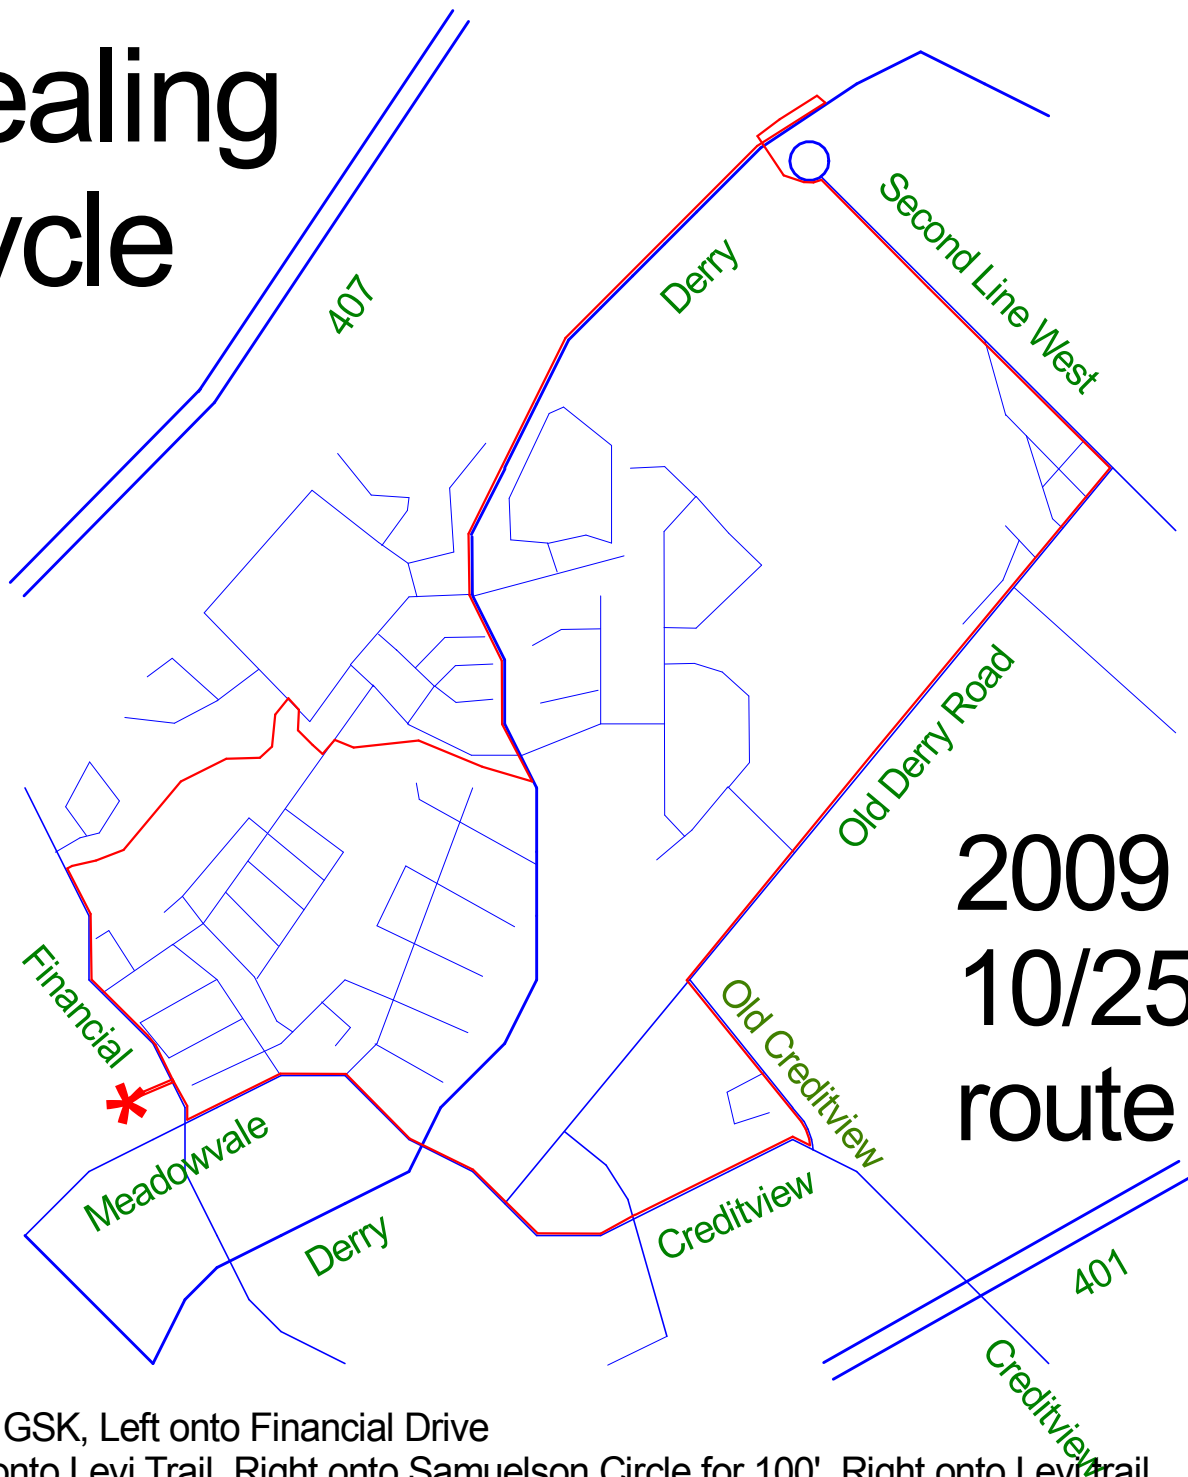

# Healing Cycle

2009  
10/25k  
route

Leave GSK, Left onto Financial Drive

Right onto Levi Trail, Right onto Samuelson Circle for 100', Right onto Levi trail

Left onto Westbridge Way for 20 feet, Right onto Levi Trail

Left onto Derry Road Bike Route

Left onto Davidson Trail, Left under Derry Road, Ease left to Second Line

Down Second Line to Old Derry Road

Right onto Old Derry Bike Route

Left onto Old Creditview Bike Route

Right onto Creditview

Cross Financial Drive, Old Derry and Derry, Road changes to Meadowvale Boulevard

Right on Financial Drive

**10km Riders**, left into GSK (actual route 8.4 km)

**25km riders**, repeat two more times then left into GSK (actual route 25.2 km)