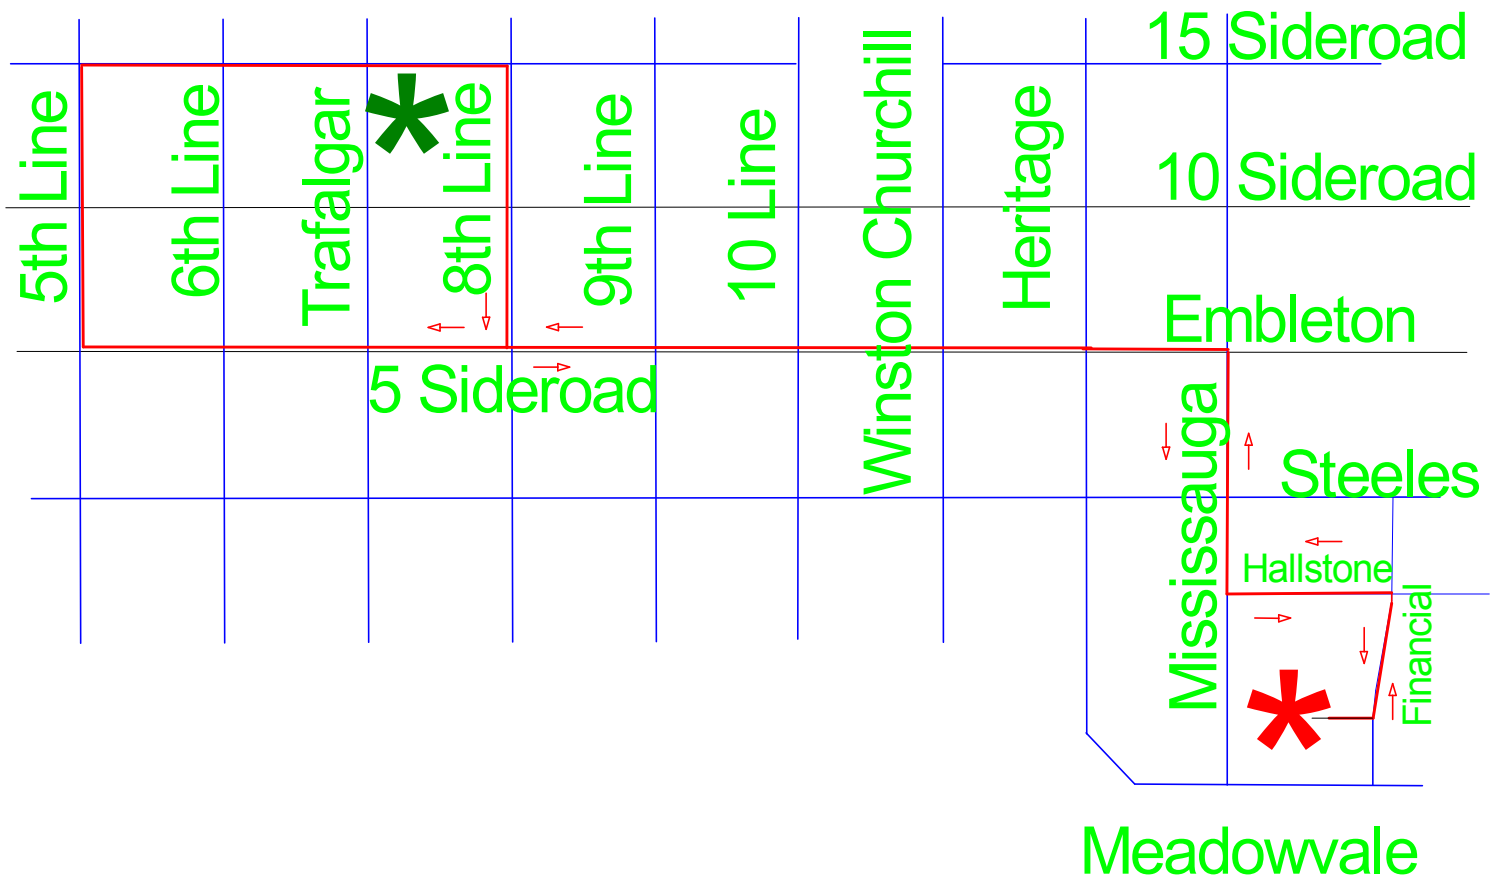

The Healing Cycle 50km Ride - 2009

- Start at the GSK starting line
- Left onto Financial Drive
- Left onto Hallstone Road
- Right onto Mississauga Road
- Left onto Embleton (5th Sideroad)
- Right onto 5th Line
- Right onto 15th Sideroad
- Rest stop at Stewarttown Public School at Trafalgar
- Right onto 8th Line
- Left onto 5th Sideroad (Embleton)
- Right onto Mississauga Road
- Left onto Hallstone Road
- Right onto Financial Drive
- Right onto Driveway to cross Finish Line at GSK