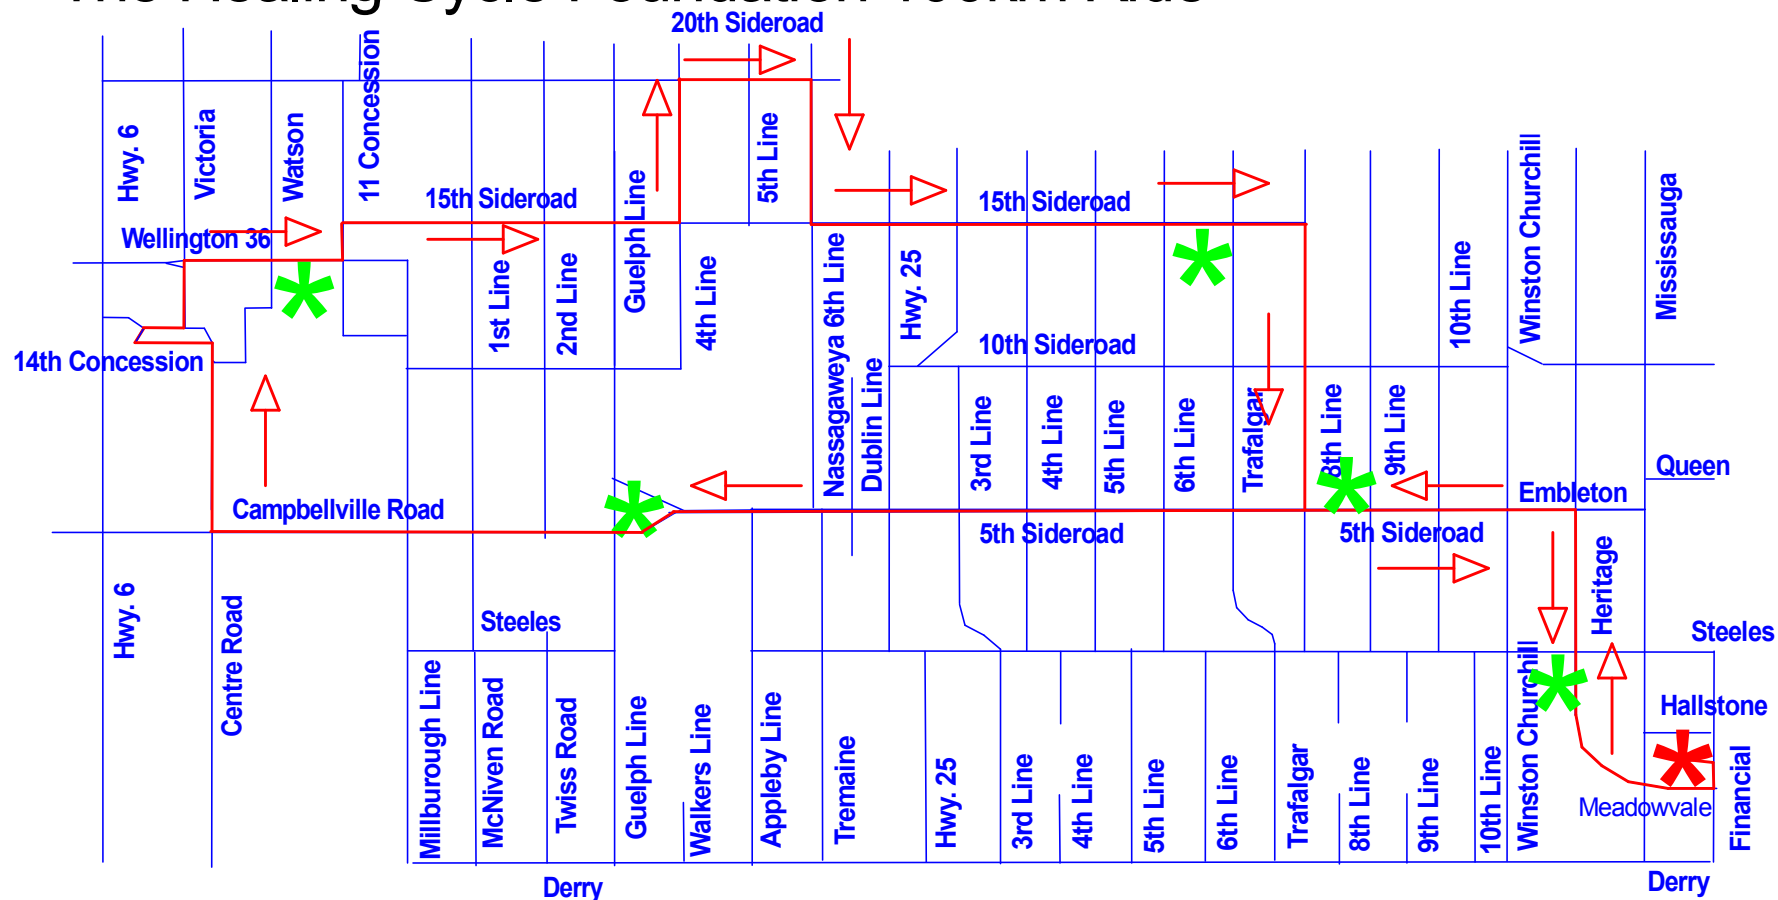

The Healing Cycle Foundation 100km Ride

Right onto Financial Dr., Right onto Meadowvale Blvd., Left onto Embleton Rd. (turns into 5th Sideroad and then Campbellville Road), Left onto Campbell Avenue East, **Rest Stop #1**, Carry on Campbell Avenue East (turns into Campbell Avenue West and then Campbellville Rd.) Right onto Centre Rd., Left onto 14th Concession, Right onto Maddaugh Road, Right onto Flamborough-Puslinch Townline, Left onto Victoria Rd., Right onto Wellington Rd. 36, **Rest Stop #2**, Left following Wellington Rd. 36 (Concession Road 11), Right onto 15th Sideroad, Left onto Nassagaweya 4th Line, Right onto 20th Sideroad, Right onto Nassagaweya 6th Line, Left onto 15th Sideroad, **Rest Stop #3**, Right onto 8th Line, Left onto 5th Sideroad (Embleton Rd.), **Rest Stop (25km ride)**, Right onto Heritage Rd., **Rest Stop (10km ride)**, Left onto Financial Dr., Left to cross finish line at GSK