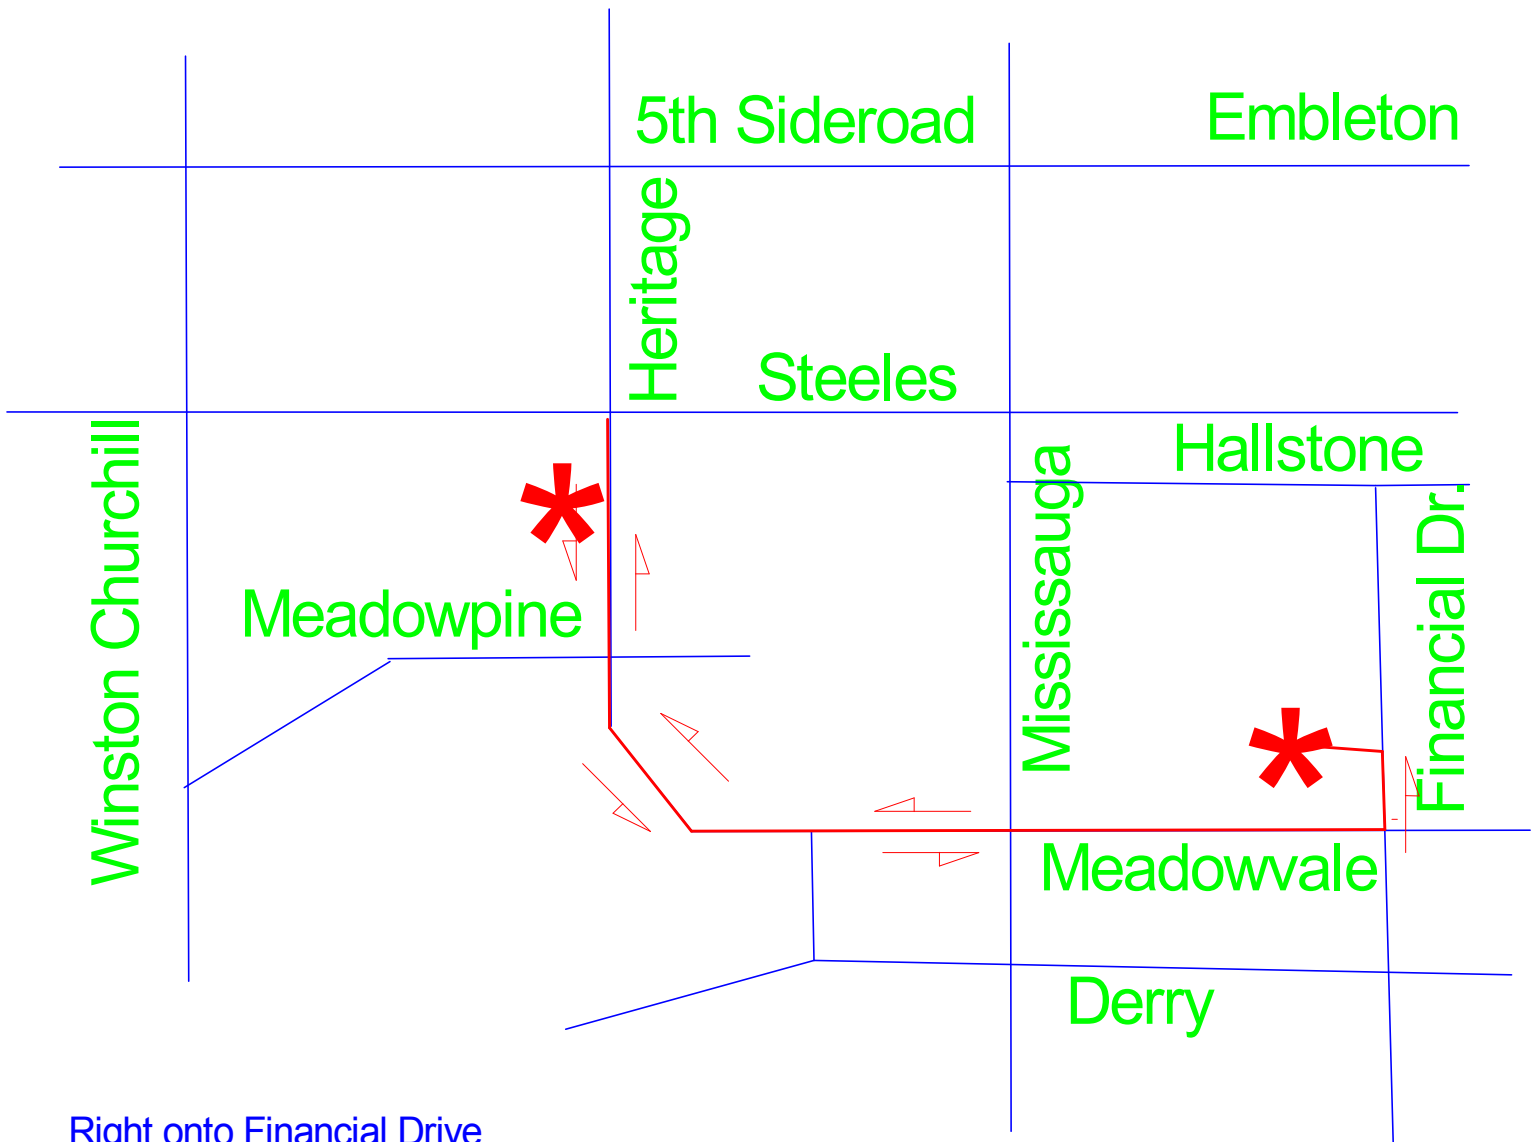

# The Healing Cycle 10km Ride

Right onto Financial Drive  
Right onto Meadowvale Blvd.  
Cross Mississauga and Syntax  
Meadowvale Blvd. becomes Heritage Road  
Cross Meadowpine  
Turn around at the south crosswalk at Steele's  
Proceed south to the **Rest Stop**  
Ride south on Heritage  
Cross Meadowpine  
Heritage becomes Meadowvale Blvd.  
Cross Syntax and Mississauga Road  
Left onto Financial Drive  
**Left to cross Finish Line at GSK**