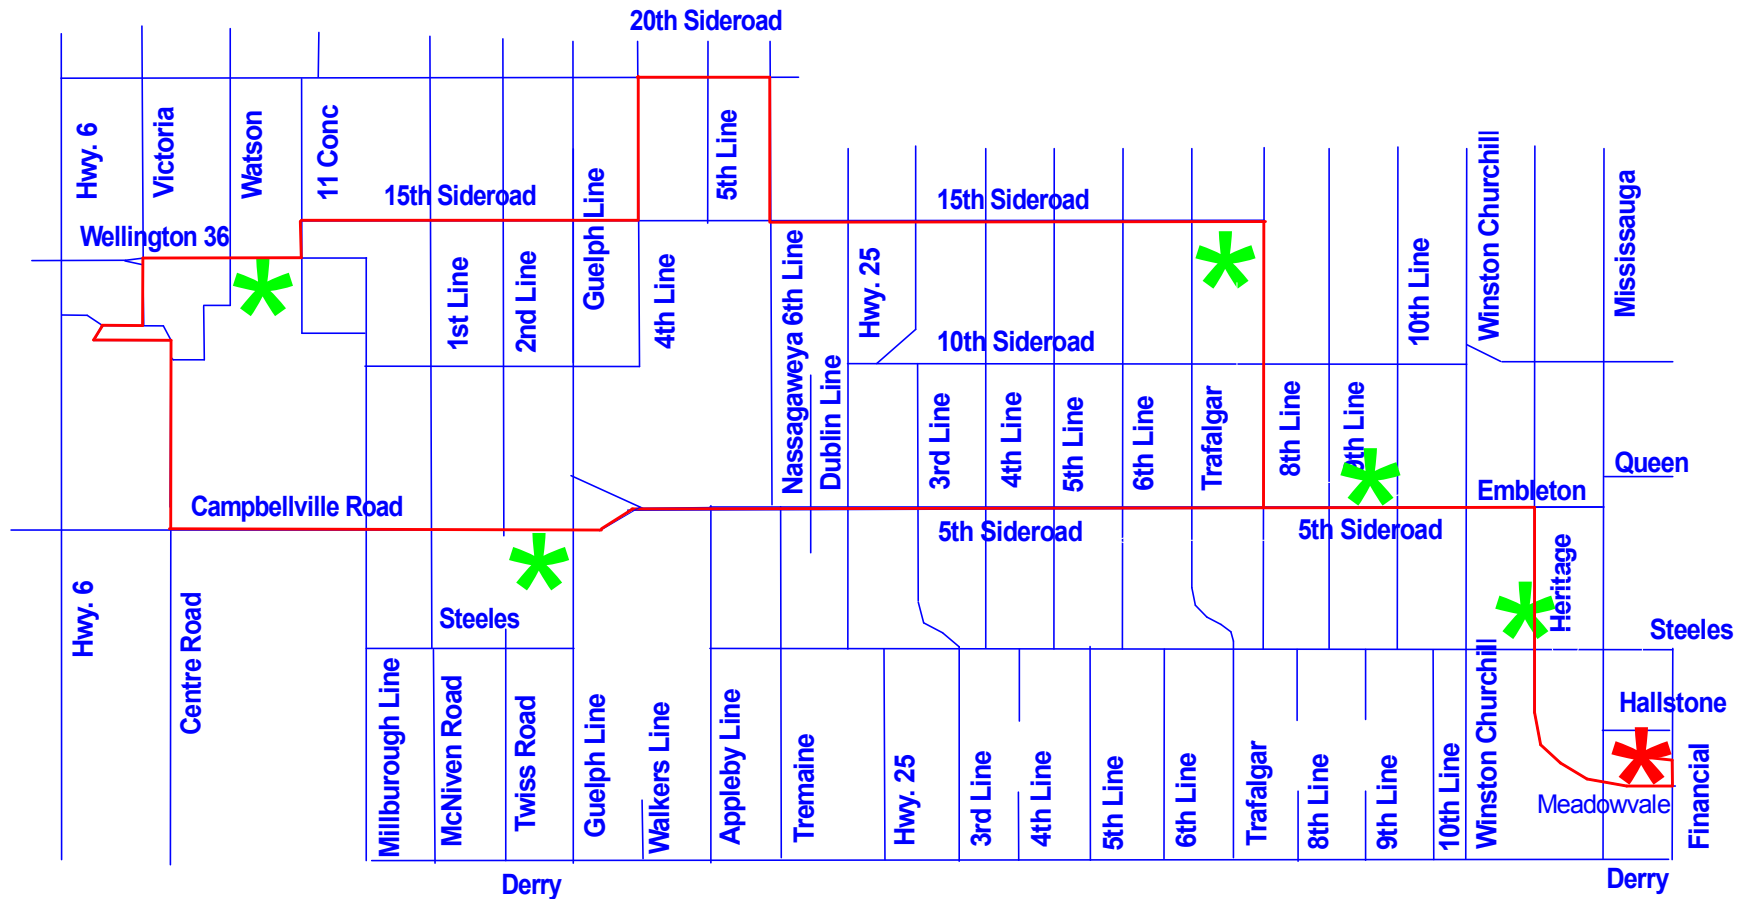

# THCF 2010 100km Ride

GSK start, Right onto Financial Dr., Right onto Meadowvale Rd., Meadowvale becomes Heritage, Left onto Embleton Rd. (5th Sideroad), Left onto Campbellville Rd., **Rest Stop #1**, Right onto Centre Rd., Left onto 14th Conc., Right onto Meddaugh Rd., Right onto Flamborough Puslinch Townline, Left onto Victoria Rd., Right onto Wellington Rd. 36, **Rest Stop #2**, Left following Wellington Rd. 36, Right onto 15th Sideroad, Left onto Nassagaweya 4th Line, Right onto 20th Sideroad, Right onto Nassagaweya 6th Line, Left onto 15th Sideroad, **Rest Stop #3**, Right onto 8th Line, Left onto 5th Sideroad (Embleton Rd.), **Rest Stop (25km ride)**, Right onto Heritage Rd., **Rest Stop (10km ride)**, Heritage becomes Meadowvale Rd., Left onto Financial Dr., Left into GSK