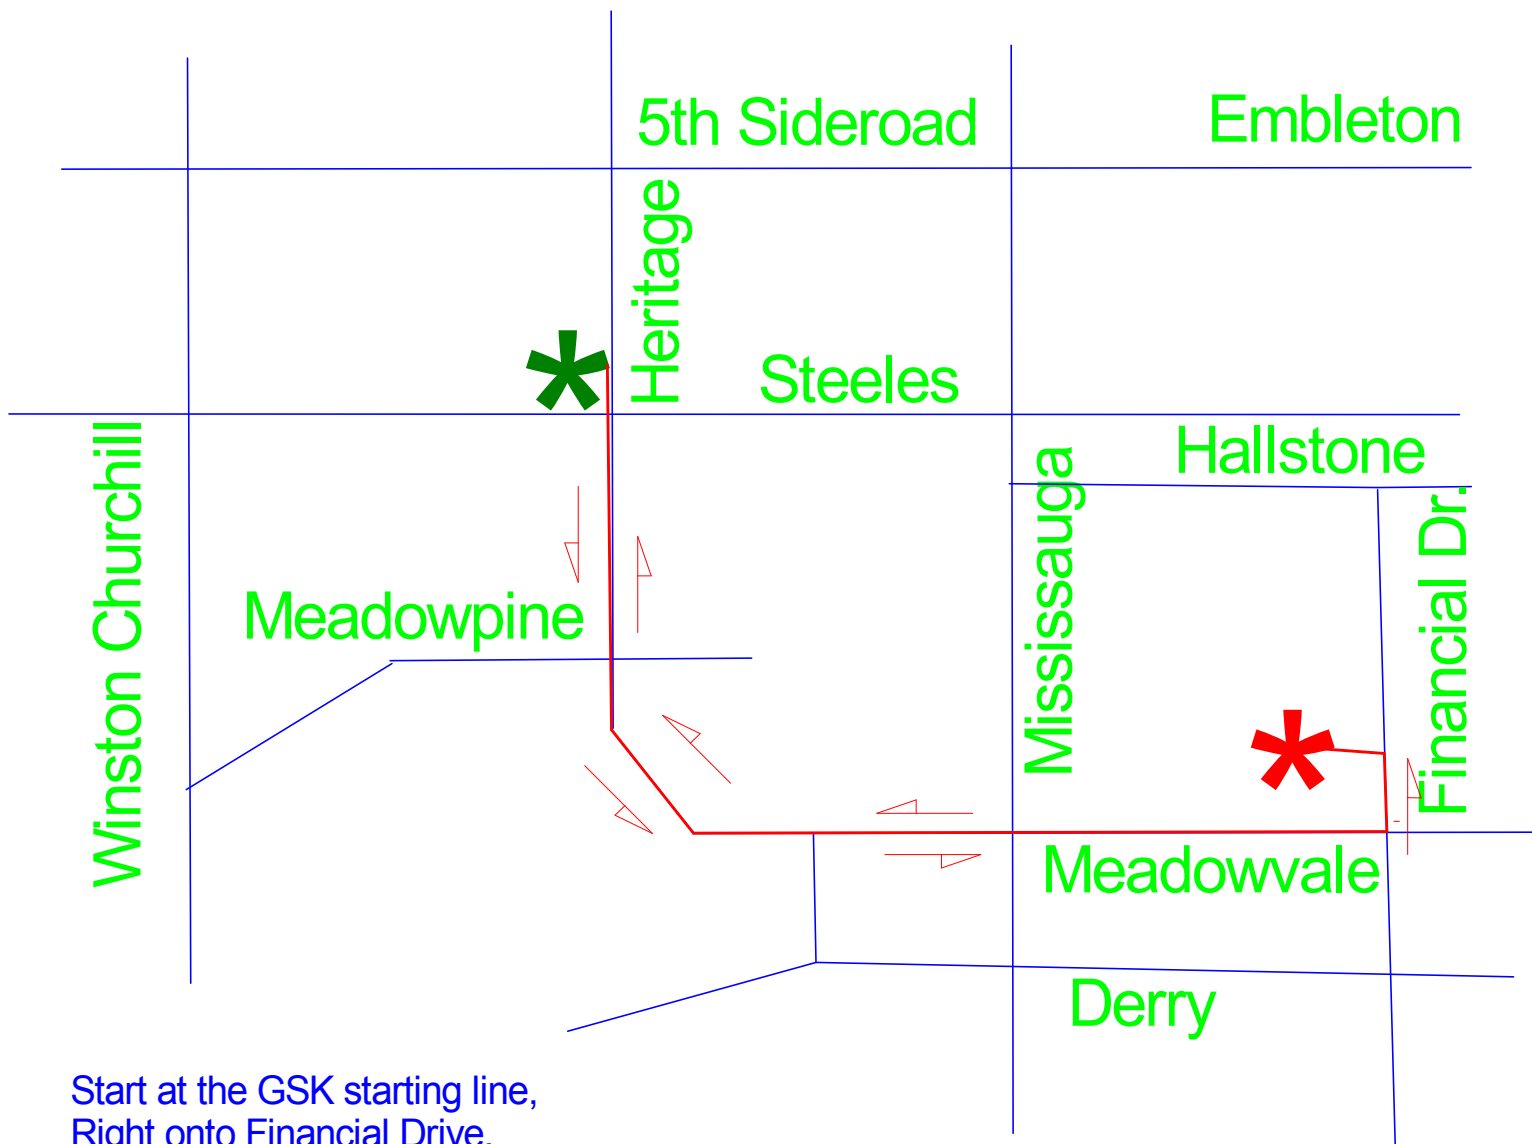

The Healing Cycle 10km Ride - 2010

Start at the GSK starting line,
Right onto Financial Drive,
Right onto Meadowvale Blvd.,
Cross Mississauga and Syntax,
Meadowvale becomes Heritage Road,
Cross Meadowpine,
Cross Steeles
Rest stop/ Turnaround,
Ride south on Heritage,
Cross Meadowpine,
Heritage becomes Meadowvale,
Cross Syntax and Mississauga Road,
Let onto Financial Drive
Left to cross Finish Line at GSK