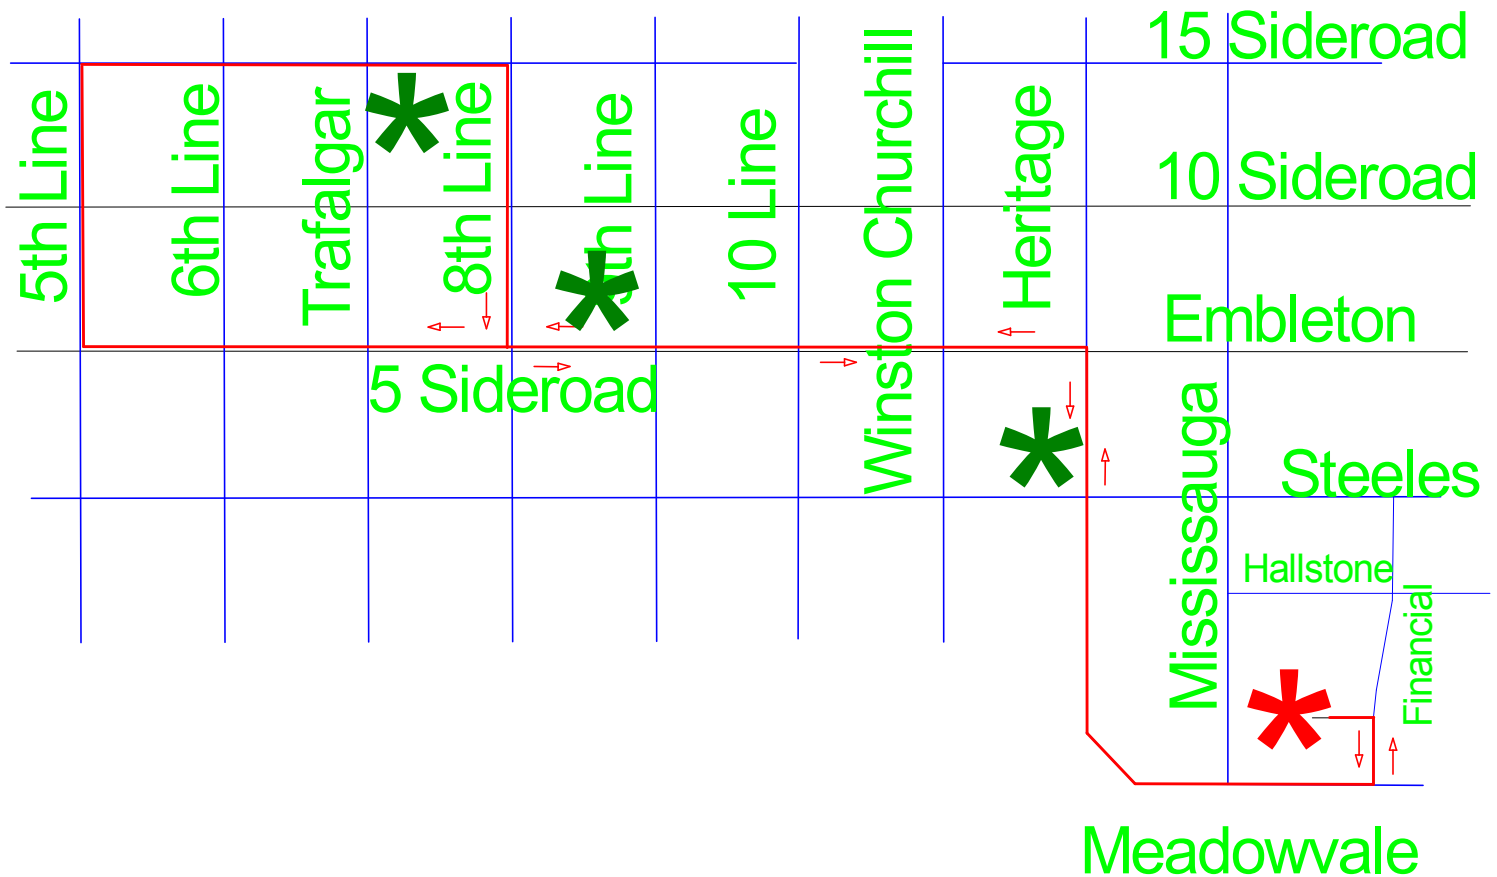

# The Healing Cycle 50km Ride - 2010

- Start at the GSK starting line
- Right onto Financial Drive
- Right onto Meadowvale Road
- Meadowvale turns into Heritage
- Left onto Embleton (5th Sideroad)
- Right onto 5th Line
- Right onto 15th Sideroad
- Rest stop at Stewarttown Public School at Trafalgar
- Right onto 8th Line
- Left onto 5th Sideroad (Embleton)
- Rest Stop (25km ride)
- Right onto Heritage Road
- Rest Stop (10km Ride)
- Heritage turns into Meadowvale
- Left onto Financial Drive
- Left onto Driveway to cross Finish Line at GSK