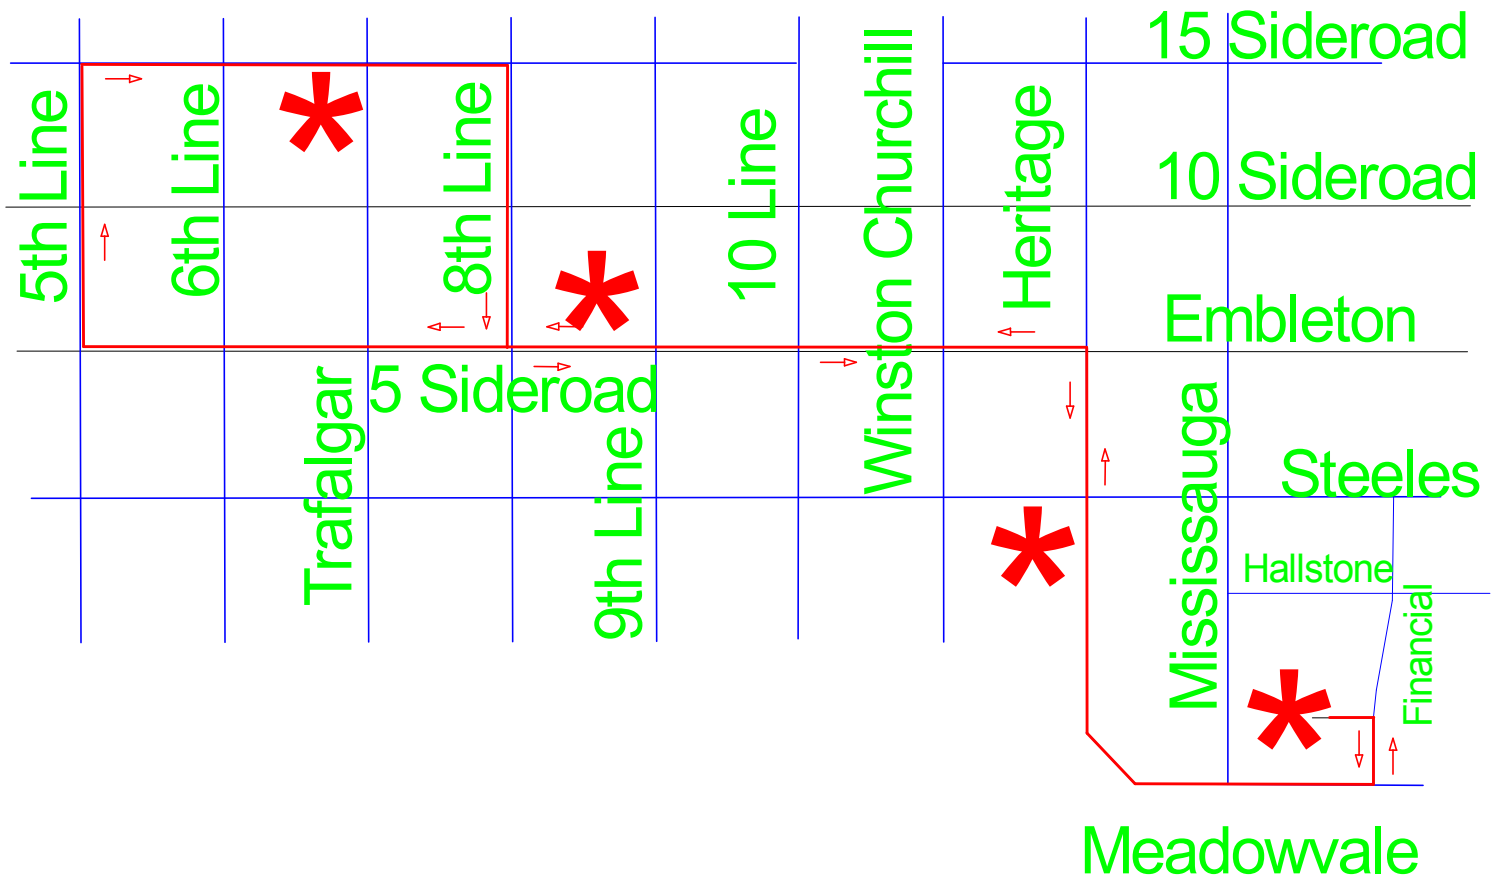

# The Healing Cycle 50km Ride

- Right onto Financial Drive
- Right onto Meadowvale Blvd.
- Meadowvale Blvd. turns into Heritage Road
- Left onto Embleton (5th Sideroad)
- Right onto 5th Line
- Right onto 15th Sideroad
- Rest Stop at St. John's Anglican Church at Trafalgar
- Right onto 8th Line
- Left onto 5th Sideroad (Embleton)
- Rest Stop (25km Ride)
- Right onto Heritage Road
- Rest Stop (10km Ride)
- Heritage Road turns into Meadowvale Blvd.
- Left onto Financial Drive
- Left to cross Finish Line at GSK