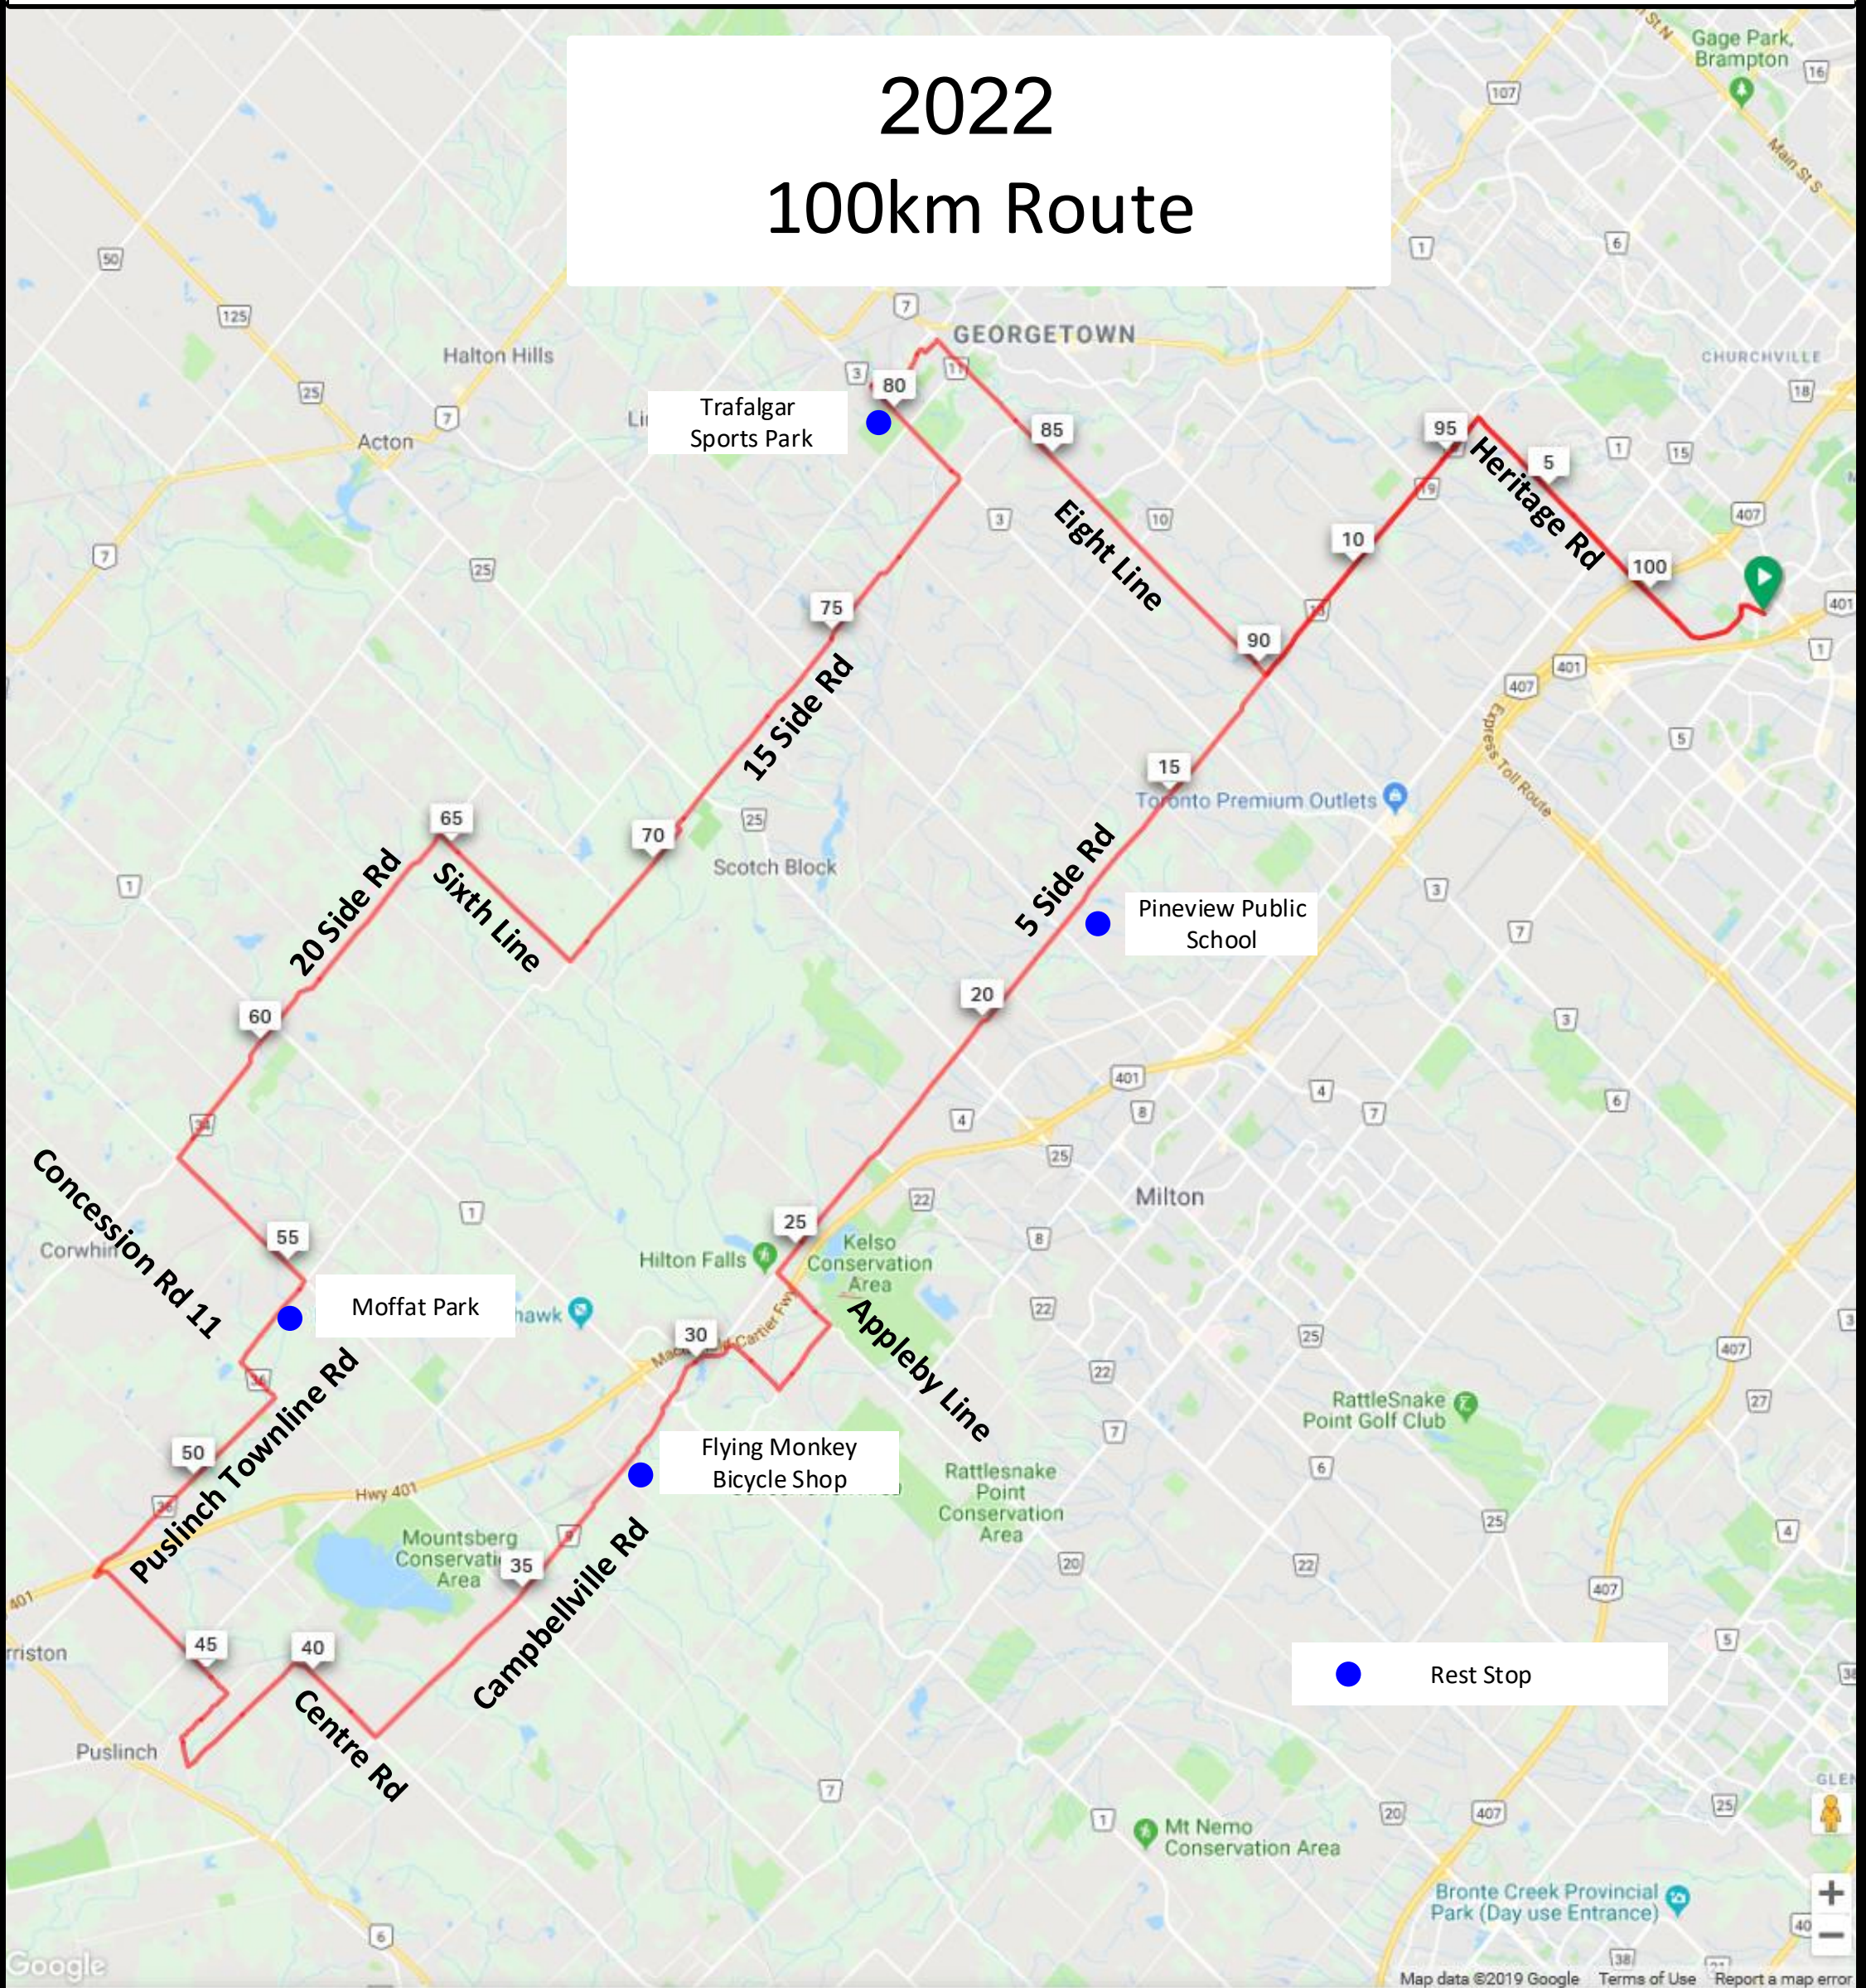

The
**Healing
Cycle**
Foundation

2022 100km Route

● Rest Stop

Ele Grade 102.5 kilometers · +553 m / -553 m